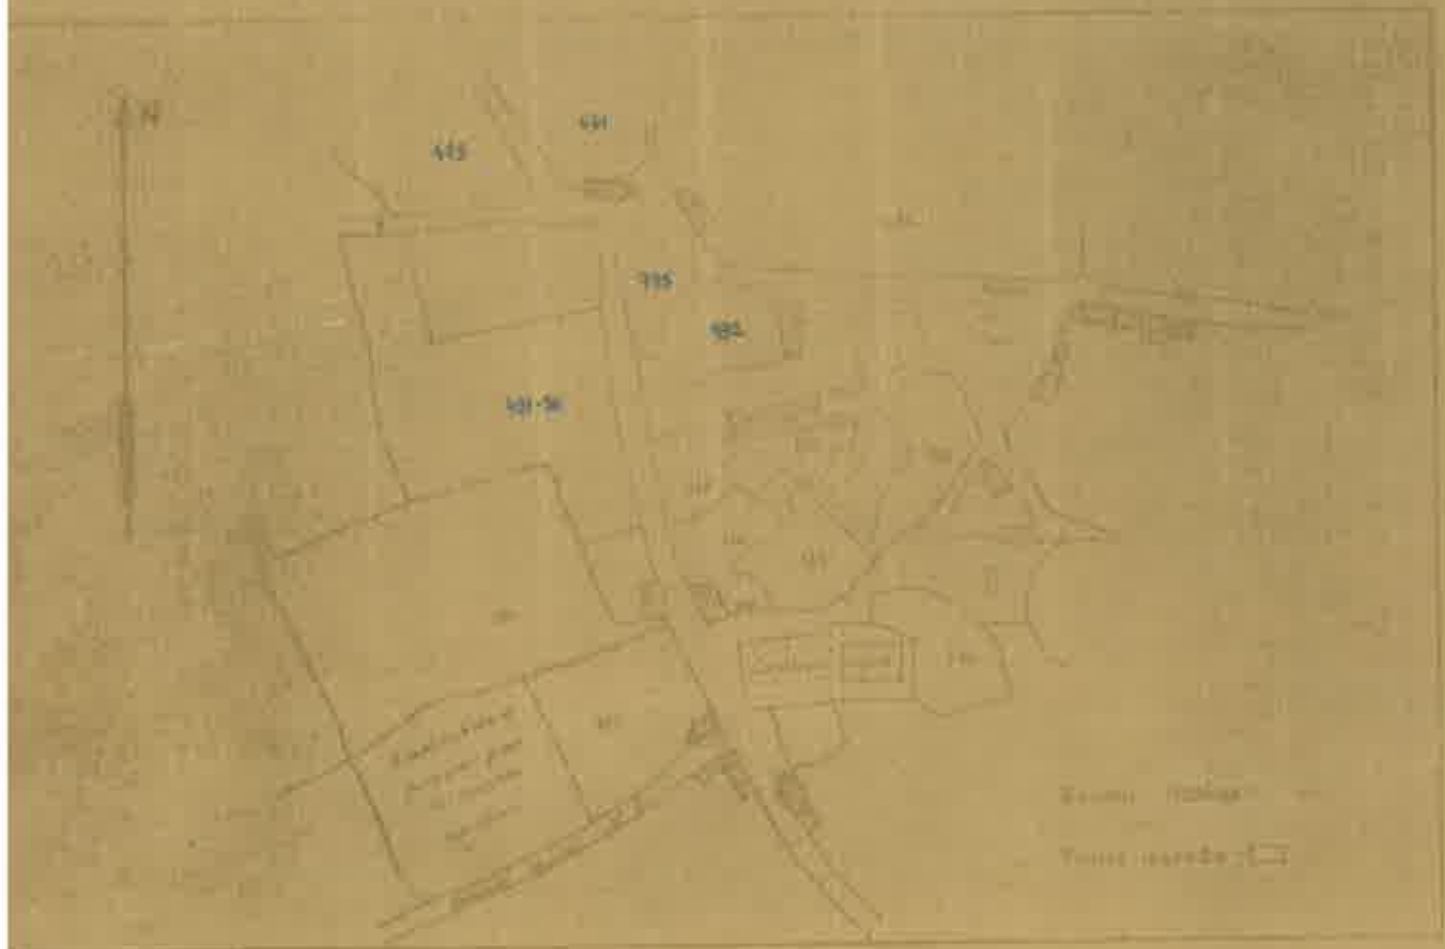

FINISTÈRE

ÉGLISE et CIMETIÈRE

ITES

DESCRIPTION

CHURCH	Église
CANTON	Paroisse
APPOINTMENT	Paroisse

CHURCH
 CANTON
 APPOINTMENT

MAP OF THE CHURCH

Map of the church and cemetery showing the layout of the church building, the cemetery plots, and the surrounding area. The church is located in the lower right corner of the map. The cemetery is located to the left and north of the church. The map shows the layout of the church building, the cemetery plots, and the surrounding area. The church is located in the lower right corner of the map. The cemetery is located to the left and north of the church. The map shows the layout of the church building, the cemetery plots, and the surrounding area.